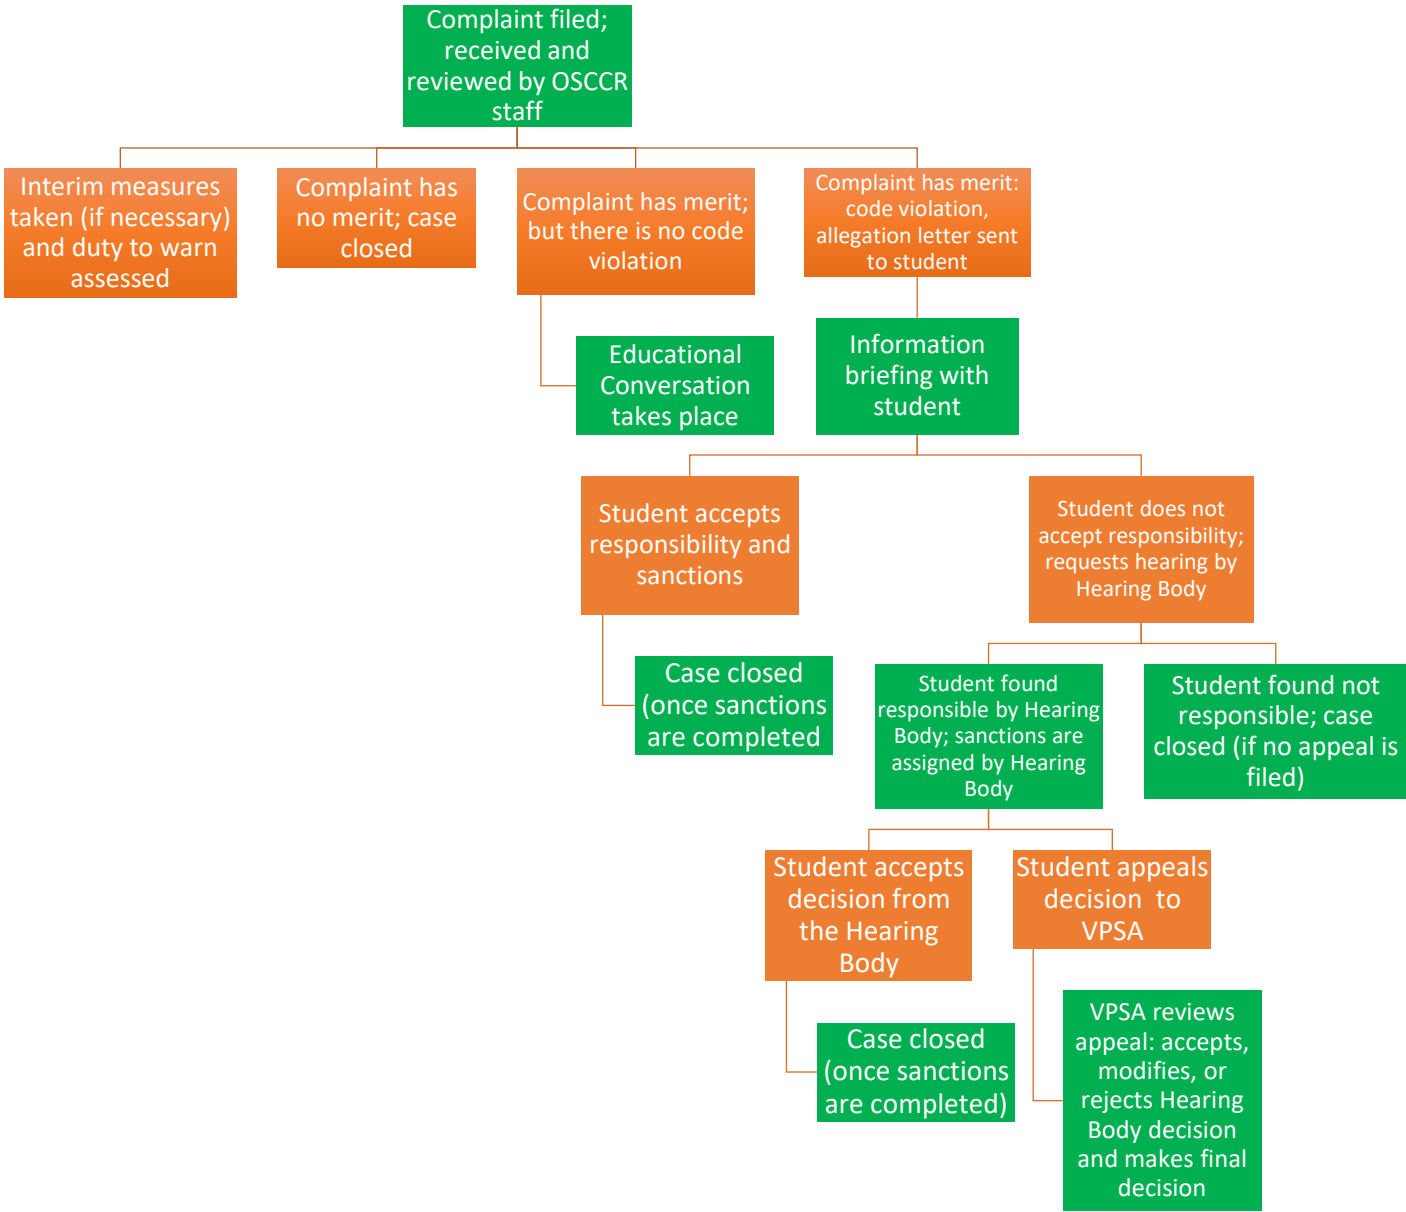

Student Conduct Process

Student Conduct Process for Interim Measures