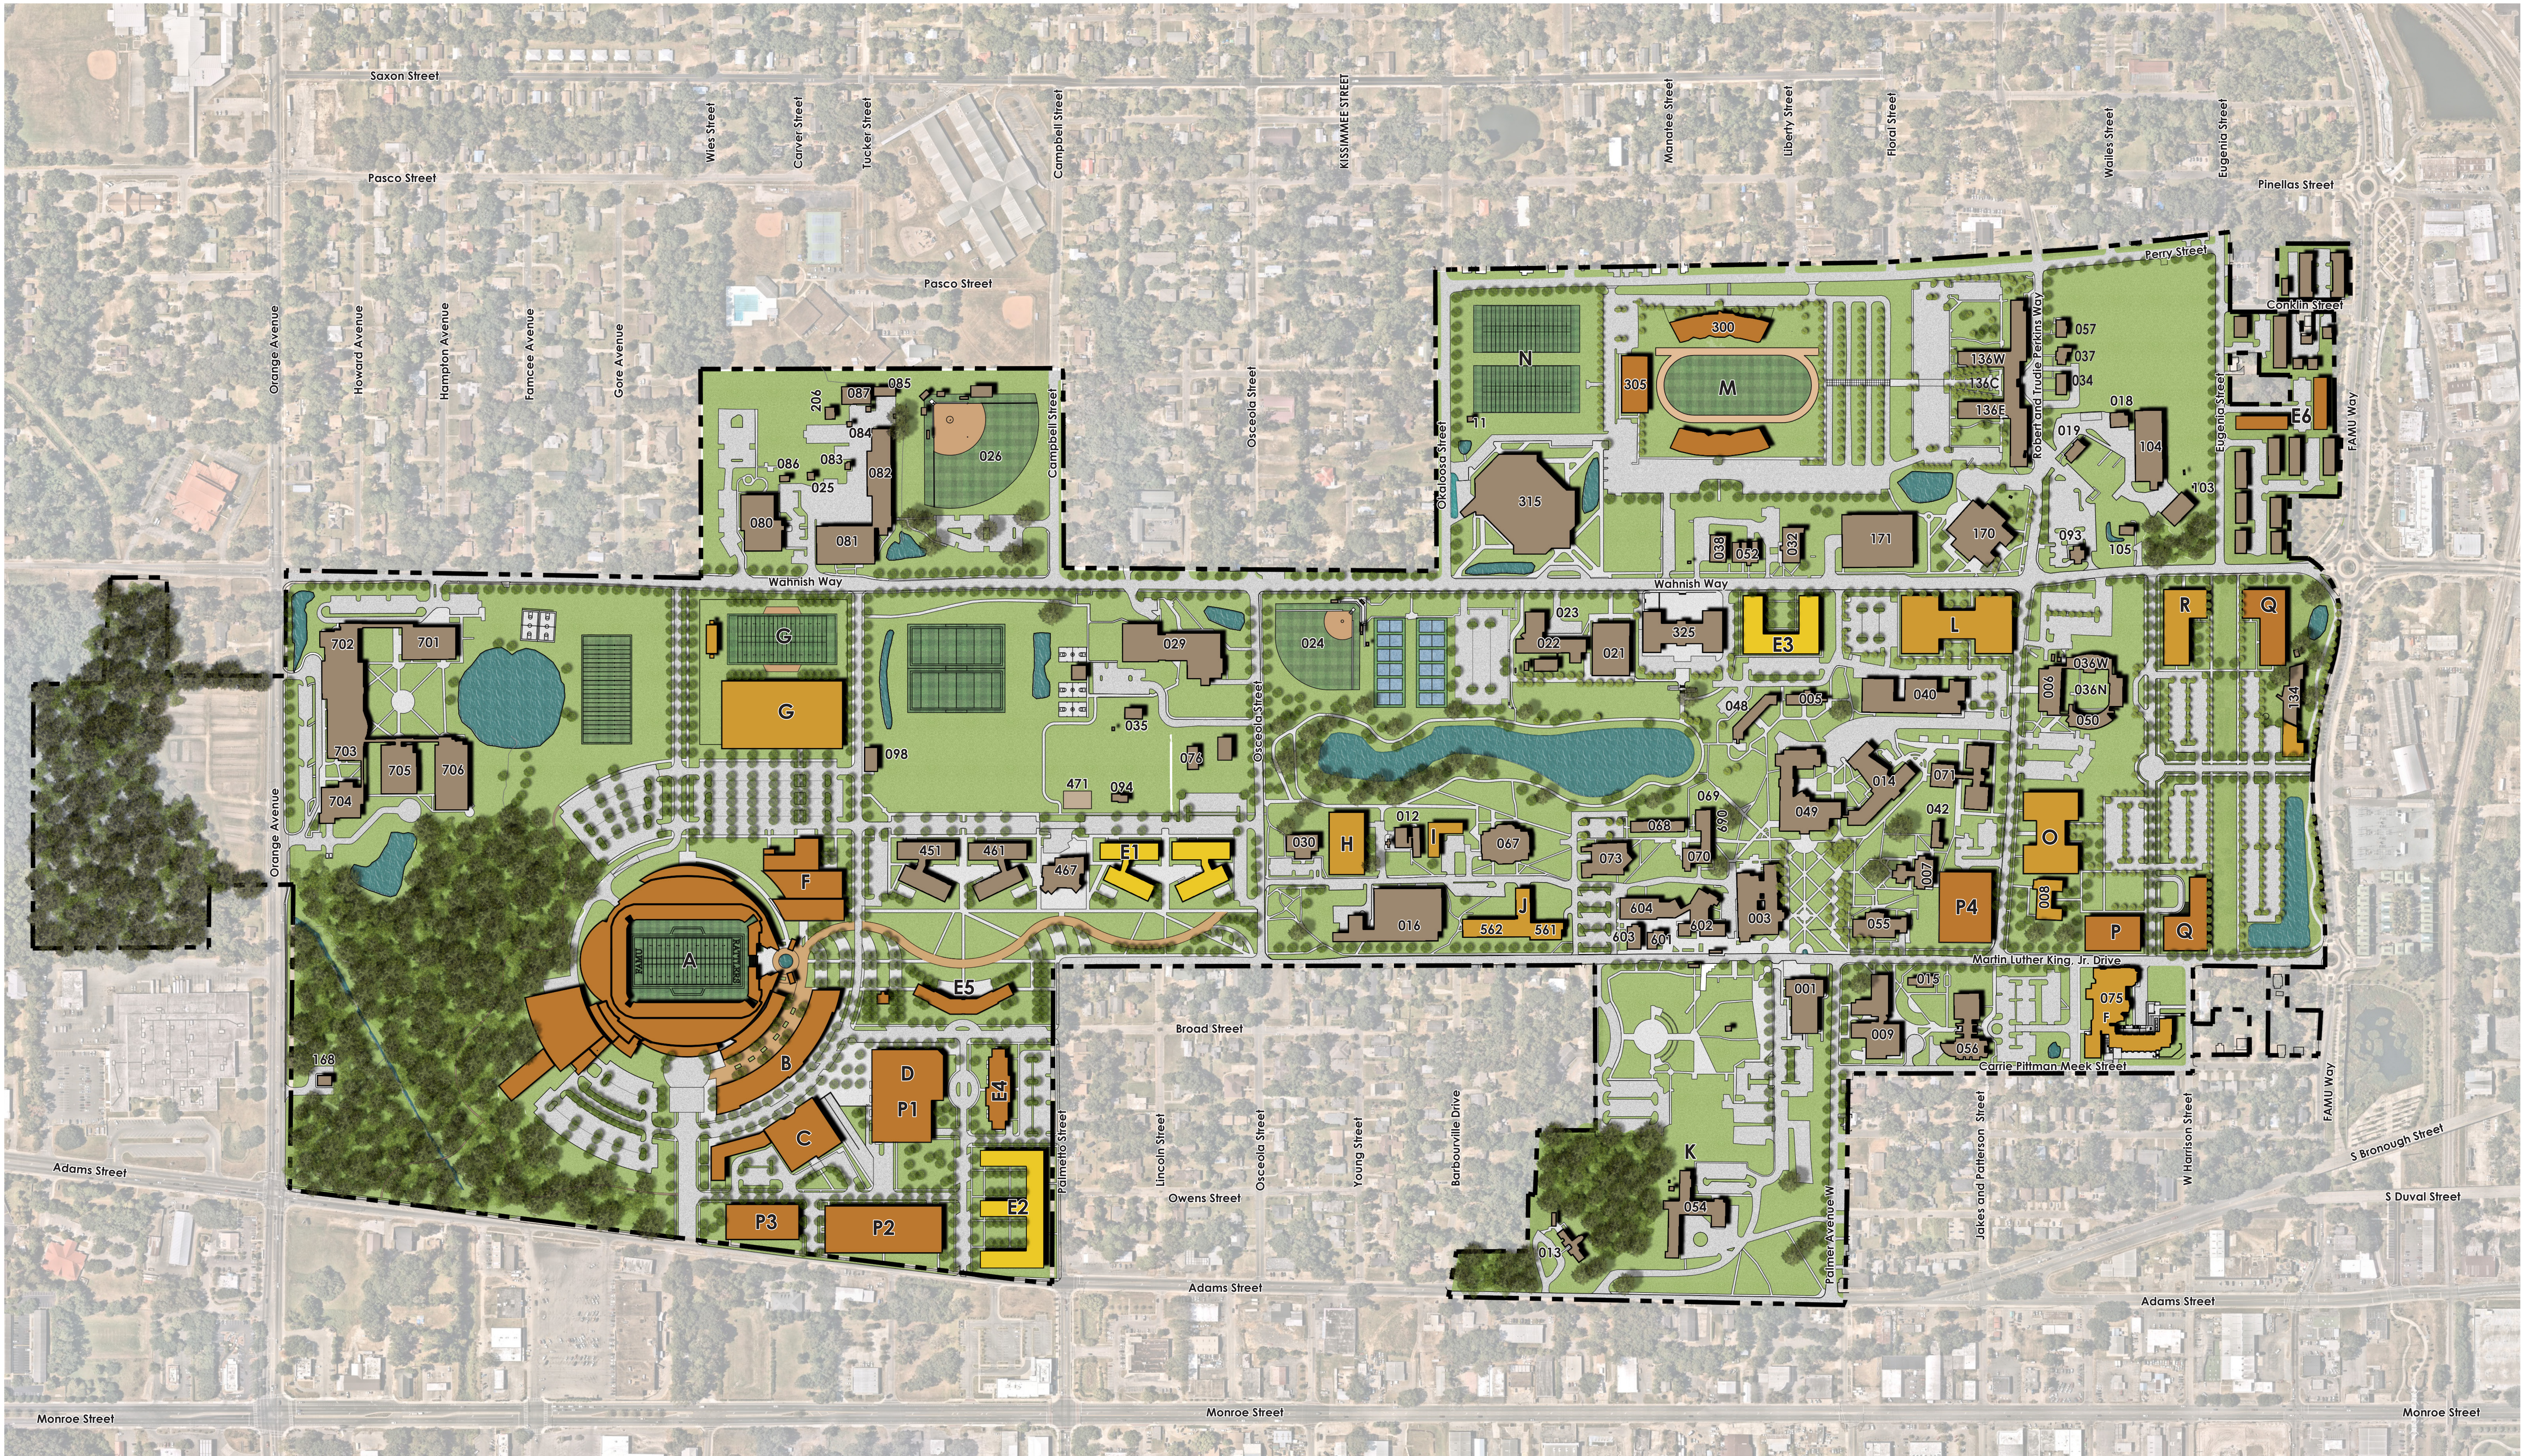

Legend

Existing Facility	2020-2025 Proposed Facility
2025-2030 Proposed Facility	2030+ Proposed Facility

Proposed Facilities

A Stadium	D Mixed Use (Retail / Housing)	G Indoor / Outdoor Athletic Facility	J Perry-Paige Renovation	M Track + Field Relocation	P Science Teaching Facility (STEM)	P1-P4 Parking Garages
B Retail / Alumni Housing	E1-E6 Residence Halls/Mixed Use Apartments	H Entomology	K Foot-Hilyer Remodel	N Intramural Fields	Q STEM / STEAM	
C Retail	F Chemical + Biological Research Lab Ctr.	I Greenhouse	L Student Union	O Computer Information Systems Building	R Data Center	