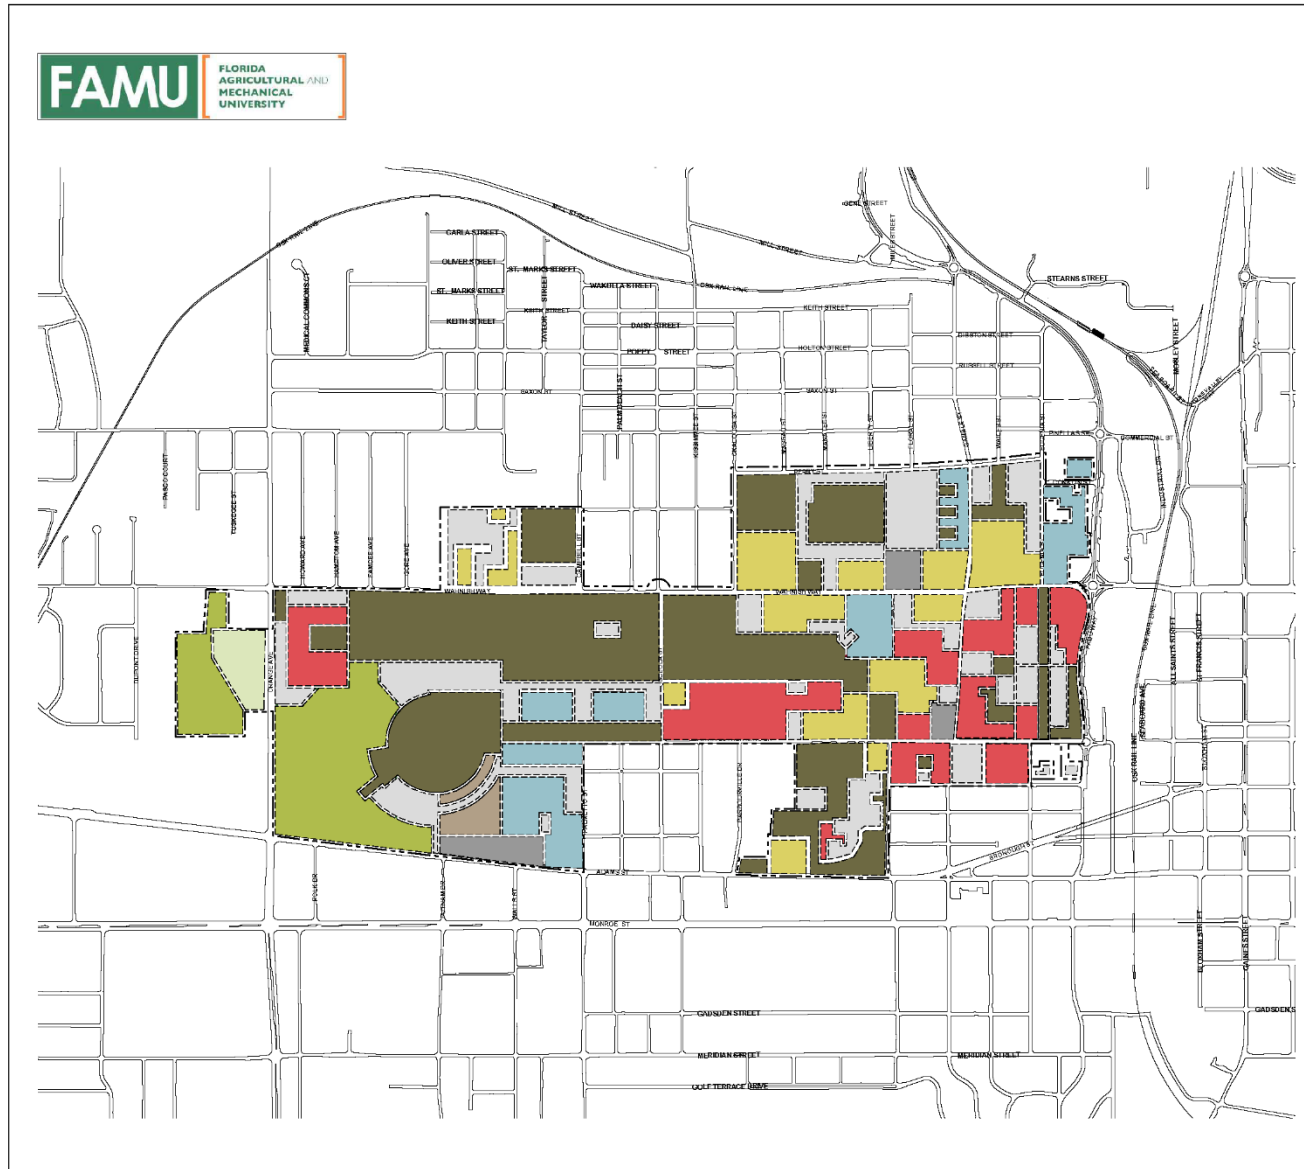

Master Plan Update – Future Land Use Map

FIGURE NUMBER 4-A

FUTURE LAND USE MAP

LEGEND:

- ACADEMIC
- AGRICULTURAL
- CONSERVATION
- COMMUNITY INTERFACE
- HOUSING
- SURFACE PARKING
- GARAGE PARKING
- RECREATION/ATHLETICS/ OPEN SPACE
- SUPPORT FACILITIES

KEY MAP

2015-2025 MASTER PLAN
FINAL MASTER PLAN
FLORIDA A&M UNIVERSITY
TALLAHASSEE, FLORIDA
DATE: JANUARY 2023

GRAPHIC SCALE IN FEET
0 500 1000 2000

Master Plan Update – Draft Campus Master Plan